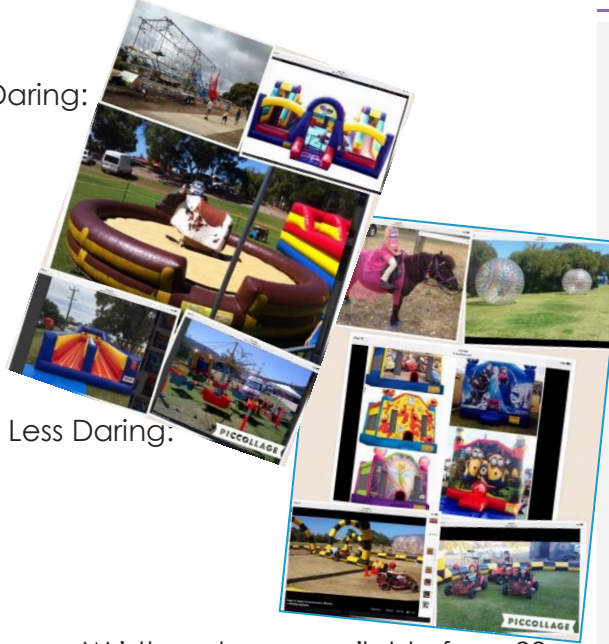

WOOHOO!!

The Countdown is on...

57

DAYS TO GO!

FETE ATTRACTIONS:

FAMILY FUNZONE & WRISTBAND PREORDERS:

The Family Funzone is bigger and better in 2016, the attractions include:

For the Older Kids & More Daring:

- ATV's
- Go Karts
- Bumping Balls
- High Ropes Course
- Bucking Bull
- Bungee Run
- Kids Gym

For the Younger Kids and Less Daring:

- Merry-Go-Round
- Jumping Castles
- Pony Rides
- Kids Gym

Preorders for the Family Funzone Wristbands are available from 23 August 2016 until 14 October 2015.

A Family Funzone Wristband costs \$20 and gives the wearer unlimited access to the family fun zone between 9am and 1pm on 15 October 2016.

The rides individually would cost between \$5 and \$10 per ride so the wristbands offer fantastic value and ensure a great day will be had by the kids on the day of the Great Geo Fete 2016.

Kid's FUNZONE

More Fete News:

OPEN TO THE PUBLIC:

As we would love to see many other attendees from outside the GPS school community please help us by inviting your friends and family to lock in the date of the 15 October 2016 for The Great Geo Fete 2016, and come and check out this great event.